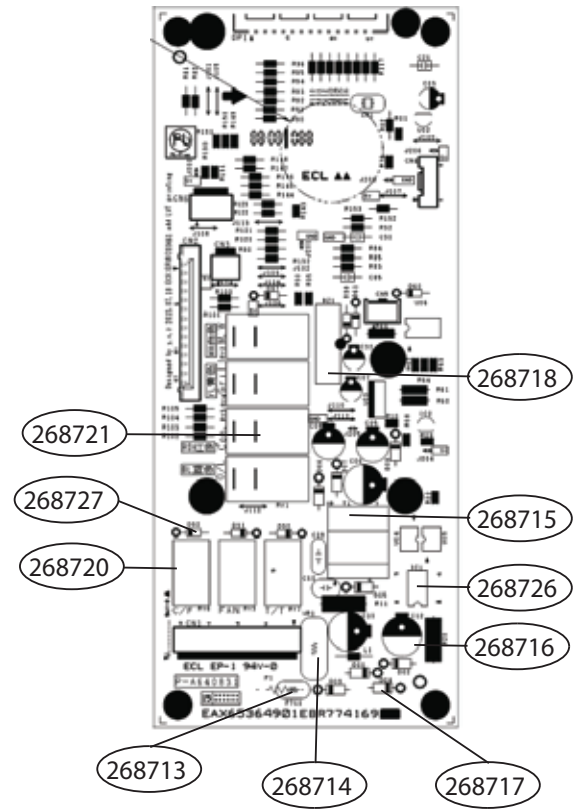

EXPLODED VIEW

INTRODUCTION

DOOR PARTS

13581A

CONTROL PANEL PARTS

OVEN CAVITY PARTS

LATCH BOARD PARTS

INTERIOR PARTS

BASE PLATE PARTS